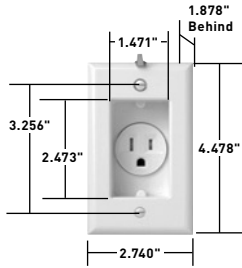

RESIDENTIAL RECEPTACLES

Dust & Moisture Resistant & Clock Hanger Receptacles 15 & 20A, 125V

S3713TRI

Features – Dust & Moisture Resistant

- Duplex receptacle has face backed by neoprene gasket which is slit to provide wiping action on plug blades and to provide positive closure when not in use.
- Cellular neoprene sealing mat fits under wall plate.

CATALOG NUMBER	RATING		COLOR	NEMA CONFIG. NO.	3rd PARTY COMPLIANCE		
	A.	V.			UL498	FSUL WC596	C22.2 No. 42
DUST & MOISTURE RESISTANT							
6207	15	125	Duplex, Dust and Moisture Resistant, Gray	5-15R	•	•	•
6307	20	125	Duplex, Dust and Moisture Resistant, Gray	5-20R	•	•	•
CR6307	20	125	Duplex, Corrosion, Dust and Moisture Resistant, Yellow	5-20R	•	•	•

CATALOG NUMBER	RATING		COLOR	NEMA CONFIG. NO.	3rd PARTY COMPLIANCE		
	A.	V.			UL498	FSUL WC596	C22.2 No. 42
CLOCK HANGERS							
S3713I	15	125	Recessed Receptacle with Ivory Smooth Wall Plate	5-15R	•	•	•
S3713W	15	125	Recessed Receptacle with White Smooth Wall Plate	5-15R	•	•	•
S3713GRY	15	125	Recessed Receptacle with Gray Smooth Wall Plate	5-15R	•	•	•
S3713BK	15	125	Recessed Receptacle with Black Smooth Wall Plate	5-15R	•	•	•
S3713LA	15	125	Recessed Receptacle with Light Almond Smooth Wall Plate	5-15R	•	•	•
S3733SS	15	125	Recessed Receptacle with Stainless Steel Wall Plate	5-15R	•	•	•
S3733	15	125	Recessed Receptacle with Brass Wall Plate	5-15R	•	•	•
TAMPER-RESISTANT CLOCK HANGERS BACK & SIDE WIRE							
S3713TRI	15	125	Recessed Receptacle with Ivory Smooth Wall Plate	5-15R	•	•	•
S3713TRW	15	125	Recessed Receptacle with White Smooth Wall Plate	5-15R	•	•	•
S3713TRGRY	15	125	Recessed Receptacle with Gray Smooth Wall Plate	5-15R	•	•	•
S3713TRBK	15	125	Recessed Receptacle with Black Smooth Wall Plate	5-15R	•	•	•
S3713TRLA	15	125	Recessed Receptacle with Light Almond Smooth Wall Plate	5-15R	•	•	•