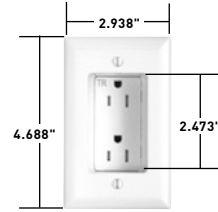

R885TRWCC6

Features – Dust & Moisture Resistant

- Duplex receptacle has face backed by neoprene gasket which is slit to provide wiping action on plug blades and to provide positive closure when not in use.
- Cellular neoprene sealing mat fits under wall plate.

CATALOG NUMBER	RATING		COLOR	NEMA CONFIG. NO.	3rd PARTY COMPLIANCE		
	A.	V.			UL498	FSUL WC596	C22.2 No. 42
DUST & MOISTURE RESISTANT							
6207	15	125	Duplex, Dust and Moisture Resistant, Gray	5-15R	•	•	•
6307	20	125	Duplex, Dust and Moisture Resistant, Gray	5-20R	•	•	•
CR6307	20	125	Duplex, Corrosion, Dust and Moisture Resistant, Yellow	5-20R	•	•	•

CATALOG NUMBER	RATING		COLOR	NEMA CONFIG. NO.	3rd PARTY COMPLIANCE		
	A.	V.			UL498	FSUL WC596	C22.2 No. 42
CLOCK HANGERS							
S3713I	15	125	Recessed Receptacle with Ivory Smooth Wall Plate	5-15R	•	•	•
S3713W	15	125	Recessed Receptacle with White Smooth Wall Plate	5-15R	•	•	•
S3713GRY	15	125	Recessed Receptacle with Gray Smooth Wall Plate	5-15R	•	•	•
S3713BK	15	125	Recessed Receptacle with Black Smooth Wall Plate	5-15R	•	•	•
S3713LA	15	125	Recessed Receptacle with Light Almond Smooth Wall Plate	5-15R	•	•	•
S3733SS	15	125	Recessed Receptacle with Stainless Steel Wall Plate	5-15R	•	•	•
S3733	15	125	Recessed Receptacle with Brass Wall Plate	5-15R	•	•	•
TAMPER-RESISTANT CLOCK HANGERS BACK & SIDE WIRE							
S3713TRI	15	125	Recessed Receptacle with Ivory Smooth Wall Plate	5-15R	•	•	•
S3713TRW	15	125	Recessed Receptacle with White Smooth Wall Plate	5-15R	•	•	•
S3713TRGRY	15	125	Recessed Receptacle with Gray Smooth Wall Plate	5-15R	•	•	•
S3713TRBK	15	125	Recessed Receptacle with Black Smooth Wall Plate	5-15R	•	•	•
S3713TRLA	15	125	Recessed Receptacle with Light Almond Smooth Wall Plate	5-15R	•	•	•

CATALOG NUMBER	RATING		COLOR	NEMA CONFIG. NO.	3rd PARTY COMPLIANCE
	A.	V.			cULus
RECESSED DUPLEX TAMPER-RESISTANT RECEPTACLE					
R885TRWCC6	15	125	White	5-15R	•