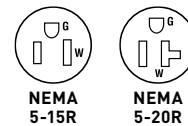

CATALOG NUMBER	RATING		COLOR	NEMA CONFIG. NO.	3rd PARTY COMPLIANCE		
	A.	V.			UL498	FSUL WC596	C22.2 No. 42
DUST & MOISTURE RESISTANT							
6207	15	125	Duplex, Dust and Moisture Resistant, Gray	5-15R	•	•	•
6307	20	125	Duplex, Dust and Moisture Resistant, Gray	5-20R	•	•	•
CR6307	20	125	Duplex, Corrosion, Dust and Moisture Resistant, Yellow	5-20R	•	•	•

CATALOG NUMBER	RATING		COLOR	NEMA CONFIG. NO.	3rd PARTY COMPLIANCE		
	A.	V.			UL498	FSUL WC596	C22.2 No. 42
CLOCK HANGERS							
S3713I	15	125	Recessed Receptacle with Ivory Smooth Wall Plate	5-15R	•	•	•
S3713W	15	125	Recessed Receptacle with White Smooth Wall Plate	5-15R	•	•	•
S3713GRY	15	125	Recessed Receptacle with Gray Smooth Wall Plate	5-15R	•	•	•
S3713BK	15	125	Recessed Receptacle with Black Smooth Wall Plate	5-15R	•	•	•
S3713LA	15	125	Recessed Receptacle with Light Almond Smooth Wall Plate	5-15R	•	•	•
S3733SS	15	125	Recessed Receptacle with Stainless Steel Wall Plate	5-15R	•	•	•
S3733	15	125	Recessed Receptacle with Brass Wall Plate	5-15R	•	•	•
TAMPER-RESISTANT CLOCK HANGERS BACK & SIDE WIRE							
S3713TRI	15	125	Recessed Receptacle with Ivory Smooth Wall Plate	5-15R	•	•	•
S3713TRW	15	125	Recessed Receptacle with White Smooth Wall Plate	5-15R	•	•	•
S3713TRGRY	15	125	Recessed Receptacle with Gray Smooth Wall Plate	5-15R	•	•	•
S3713TRBK	15	125	Recessed Receptacle with Black Smooth Wall Plate	5-15R	•	•	•
S3713TRLA	15	125	Recessed Receptacle with Light Almond Smooth Wall Plate	5-15R	•	•	•

CATALOG NUMBER	RATING		COLOR	NEMA CONFIG. NO.	3rd PARTY COMPLIANCE
	A.	V.			cULus
RECESSED DUPLEX TAMPER-RESISTANT RECEPTACLE					
R885TRWCC6	15	125	White	5-15R	•

2 Pole, 3 Wire

STRAIGHT BLADE RECEPTACLES