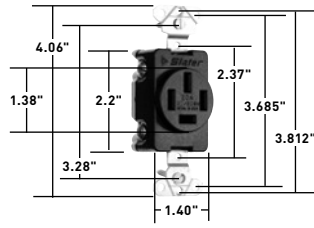

RESIDENTIAL RECEPTACLES

Power Outlet Receptacles & Plugs 20, 30, 50, & 60A

3822