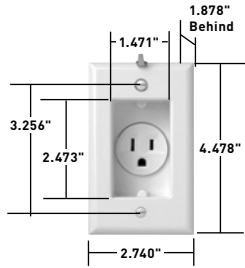

RESIDENTIAL RECEPTACLES

Dust & Moisture Resistant & Clock Hanger Receptacles 15 & 20A, 125V

6207
shown with neoprene
sealing mat

S3713I

S3713TRI

R885TRWCC6

Features – Dust & Moisture Resistant

- Duplex receptacle has face backed by neoprene gasket which is slit to provide wiping action on plug blades and to provide positive closure when not in use.
- Cellular neoprene sealing mat fits under wall plate.

CATALOG NUMBER	RATING		COLOR	NEMA CONFIG. NO.	3rd PARTY COMPLIANCE		
	A.	V.			UL498	FSUL WC596	C22.2 No. 42
CLOCK HANGERS							
S3713I	15	125	Recessed Receptacle with Ivory Smooth Wall Plate	5-15R	•	•	•
S3713W	15	125	Recessed Receptacle with White Smooth Wall Plate	5-15R	•	•	•
S3713GRY	15	125	Recessed Receptacle with Gray Smooth Wall Plate	5-15R	•	•	•
S3713BK	15	125	Recessed Receptacle with Black Smooth Wall Plate	5-15R	•	•	•
S3713LA	15	125	Recessed Receptacle with Light Almond Smooth Wall Plate	5-15R	•	•	•
S3733SS	15	125	Recessed Receptacle with Stainless Steel Wall Plate	5-15R	•	•	•
S3733	15	125	Recessed Receptacle with Brass Wall Plate	5-15R	•	•	•
TAMPER-RESISTANT CLOCK HANGERS BACK & SIDE WIRE							
S3713TRI	15	125	Recessed Receptacle with Ivory Smooth Wall Plate	5-15R	•	•	•
S3713TRW	15	125	Recessed Receptacle with White Smooth Wall Plate	5-15R	•	•	•
S3713TRGRY	15	125	Recessed Receptacle with Gray Smooth Wall Plate	5-15R	•	•	•
S3713TRBK	15	125	Recessed Receptacle with Black Smooth Wall Plate	5-15R	•	•	•
S3713TRLA	15	125	Recessed Receptacle with Light Almond Smooth Wall Plate	5-15R	•	•	•

CATALOG NUMBER	RATING		COLOR	NEMA CONFIG. NO.	3rd PARTY COMPLIANCE
	A.	V.			cULus
RECESSED DUPLEX TAMPER-RESISTANT RECEPTACLE					
R885TRWCC6	15	125	White	5-15R	•

2 Pole, 3 Wire

STRAIGHT BLADE RECEPTACLES