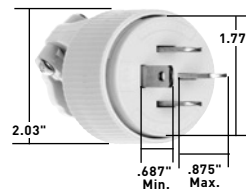

7251DF

STRAIGHT BLADE RECEPTACLES