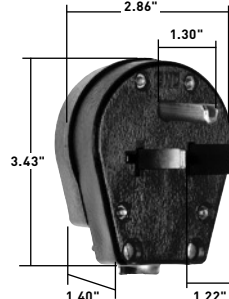

‡ In bulk pack of 40 with plastic snap-in wire clamp.

§ Up to #3 AWG aluminum conductors.

Up to #4 AWG aluminum conductors.

For further information consult Wall Plate Section I (for Stainless Steel versions of TP724 and TP703, refer to Pages I-10 and I-11).

3822

3820

385 3854
388 3884
3852

3870

3801 3802
3804 3864
3894 5740
5750 5760

3830
3860
3890

3861

3867