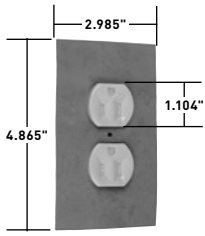

RESIDENTIAL RECEPTACLES

Dust & Moisture Resistant & Clock Hanger Receptacles 15 & 20A, 125V

6207
shown with neoprene
sealing mat