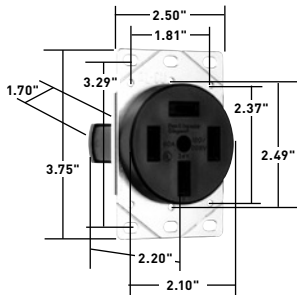

RESIDENTIAL RECEPTACLES

Power Outlet Receptacles & Plugs 20, 30, 50, & 60A

3870

STRAIGHT BLADE RECEPTACLES