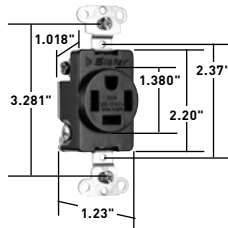

RESIDENTIAL RECEPTACLES

Power Outlet Receptacles & Plugs 20, 30, 50, & 60A

3820

STRAIGHT BLADE RECEPTACLES